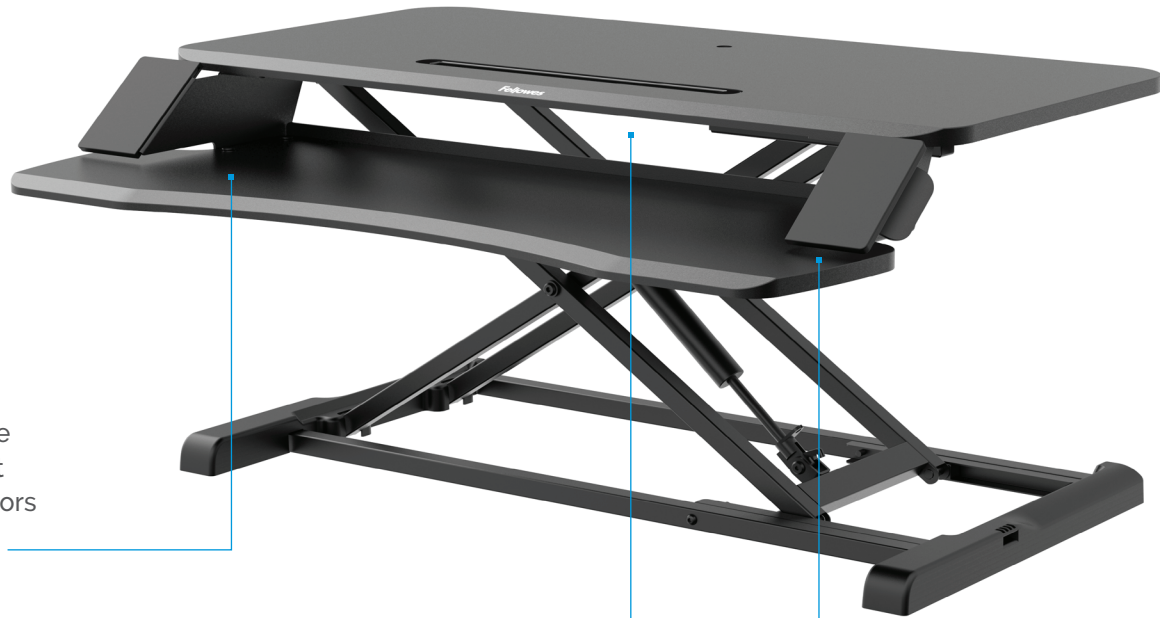

## Sit-Stand Workstation

Change positions easily with gas spring height adjustment

Work comfortably sitting or standing with 15.5" of height adjustment

Two-tiered larger work surface can accommodate flexible set up options, holding two monitors or a monitor and a laptop

Keep your phone or other accessories within reach with device channel

Simply attach the optional keyboard platform and you're ready to go!

Built for durability and lasting performance with a 1-year limited warranty

## Sit-Stand Workstation

One-handed adjustment

Convenient device channel

<b>Mfr No.</b>	8091001
<b>Full Dimensions (W x D)</b>	31.5"W x 24.2"D
<b>Keyboard Platform (W x D)</b>	31.3"W x 11.8"D
<b>Weight Capacity</b>	35 lbs
<b>Max Height from Desk</b>	15.5" to Keyboard Platform
<b>Warranty</b>	1 Year Limited
<b>Price</b>	